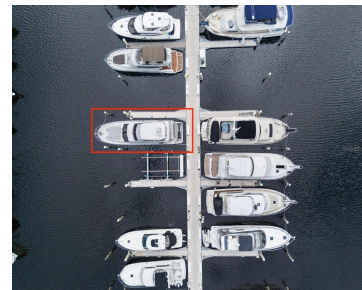

102 RIVIERA DUNES WAY PALMETTO FL 34221

<https://candiscarmichael.com>

Own your piece of paradise with this premium deep-water boat slip at C-22 on Center Dock at the highly coveted Riviera Dunes Marina. Located on Florida's beautiful Gulf Coast, this protected marina is one of the safest harbors in the region with easy access to Tampa Bay, the Intracoastal Waterway, and the Gulf of America. [...]